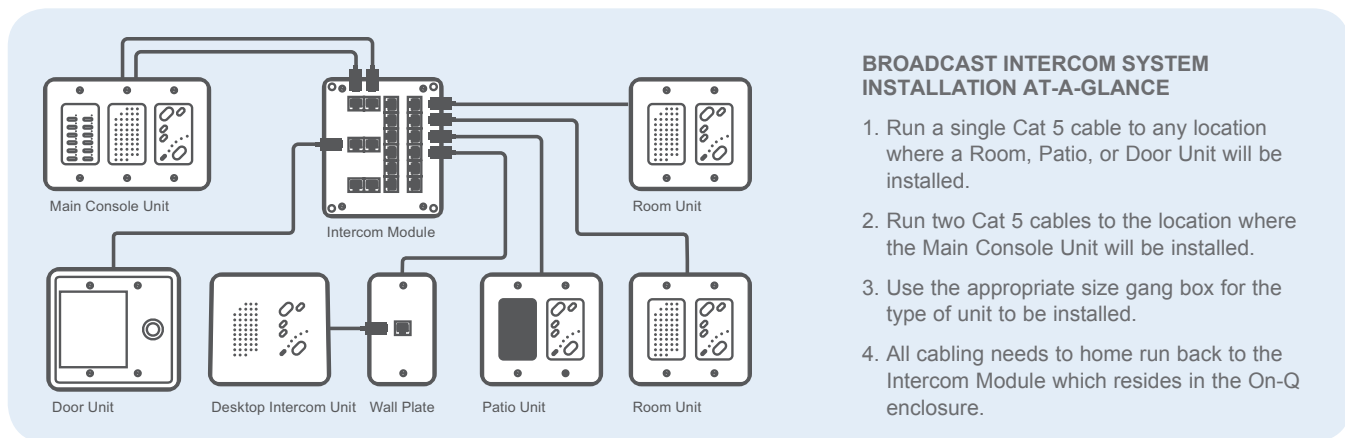

WIRING DIAGRAM

301 Fulling Mill Road, Suite G
Middletown, PA 17057
(800) 321-2343

www.onqlegrand.com

©2008 by On-Q/Legrand. All Rights Reserved.

on·Q

legrand®

www.onqlegrand.com